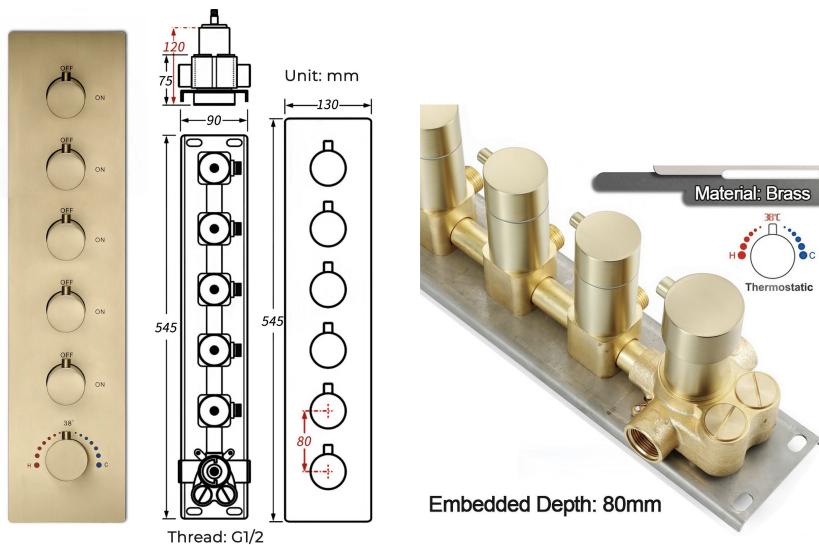

Shower Mixer

Product shown is only for installation display purpose