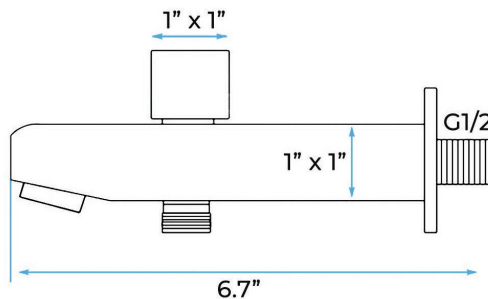

## Shower Head

Shower Head 3 Functions: Waterfall, Rainfall & Mist  
 Shower head size: 20 x 20 inch  
 Each function run all together and separately  
 Music and LED light work by electronic  
 All Metal Material: Solid Brass; Stainless Steel (top showerhead, hose)  
 Shower Head Mounting: Flush on ceiling  
 Hand Spray Hose: 59 inch  
 Water flow: 2.5 GPM ~ 5.5 GPM  
 Water pressure: 0.3 MPA ~ 1 MPA  
 Water pipe lines: 3/4 inch water pipes for the hot and cold water mixer inlet, the others are 1/2 inch

## Shower Mixer Connections

Unit: mm

Cold water

Hot water

Mixer water

## Body Jet

Thread Interface Size: G 1/2 Inch  
 Type: Fixed Rotatable Type  
 Installation Type: Wall Mounted  
 Material: Brass  
 Feature: Can rotate 360 degrees  
 Flow Rate: 1.5 GPM / 5.7 LPM (each Bodyspray)