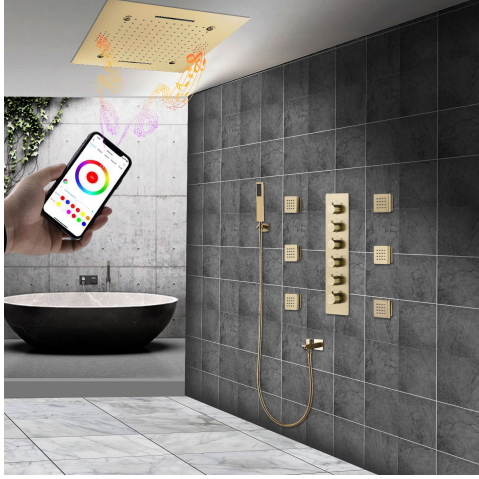

# 20" PHONE CONTROLLED THERMOSTATIC LED MUSICAL MIST WATERFALL RAINFALL SHOWER SYSTEM WITH HANDHELD SHOWER AND JETTED BODY SPRAYS SPECIFICATIONS

## Shower Head

Shower Head 3 Functions: Waterfall, Rainfall & Mist  
 Shower head size: 20 x 20 inch  
 Each function run all together and separately  
 Music and LED light work by electronic  
 All Metal Material: Solid Brass; Stainless Steel (top showerhead, hose)  
 Shower Head Mounting: Flush on ceiling  
 Hand Spray Hose: 59 inch  
 Water flow: 2.5 GPM ~ 5.5 GPM  
 Water pressure: 0.3 MPA ~ 1 MPA  
 Water pipe lines: 3/4 inch water pipes for the hot and cold water mixer inlet, the others are 1/2 inch

Kinds of color 64 temperature adjustable

WiFi

Built-in WiFi

Phone control color

Color software App install instruction download name: Smart Life

Product shown is only for installation display purpose