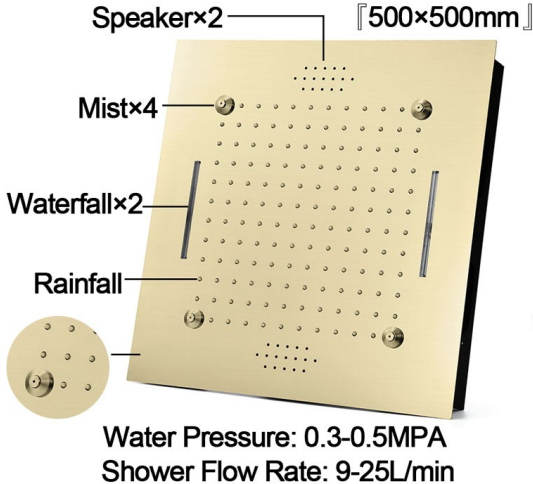

## Shower Head

Shower Head 3 Functions: Waterfall, Rainfall & Mist  
 Shower head size: 20 x 20 inch  
 Each function run all together and separately  
 Music and LED light work by electronic  
 All Metal Material: Solid Brass; Stainless Steel (top showerhead, hose)  
 Shower Head Mounting: Flush on ceiling  
 Hand Spray Hose: 59 inch  
 Water flow: 2.5 GPM ~ 5.5 GPM  
 Water pressure: 0.3 MPA ~ 1 MPA  
 Water pipe lines: 3/4 inch water pipes for the hot and cold water mixer inlet, the others are 1/2 inch

Kinds of color 64 temperature adjustable

WiFi

Built-in WiFi

Phone control color

Color software App install instruction download name: Smart Life

Product shown is only for installation display purpose

## 304 Stainless Steel

All dimensions and specifications are nominal and may vary. Use actual products for accuracy in critical situations.

## Body Jet

Thread Interface Size: G 1/2 Inch  
 Type: Fixed Rotatable Type  
 Installation Type: Wall Mounted  
 Material: Brass  
 Feature: Can rotate 360 degrees  
 Flow Rate: 1.5 GPM / 5.7 LPM (each Bodyspray)