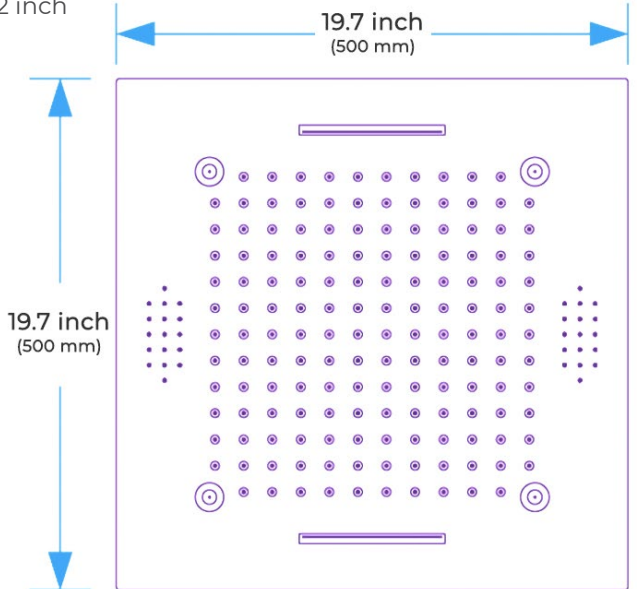

Product shown is only for installation display purpose