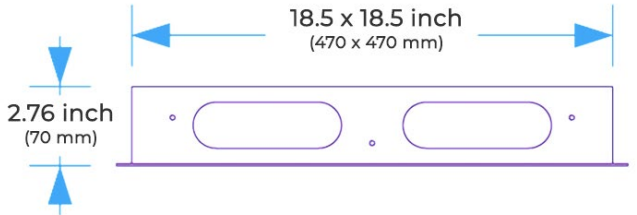

Product shown is only for installation display purpose