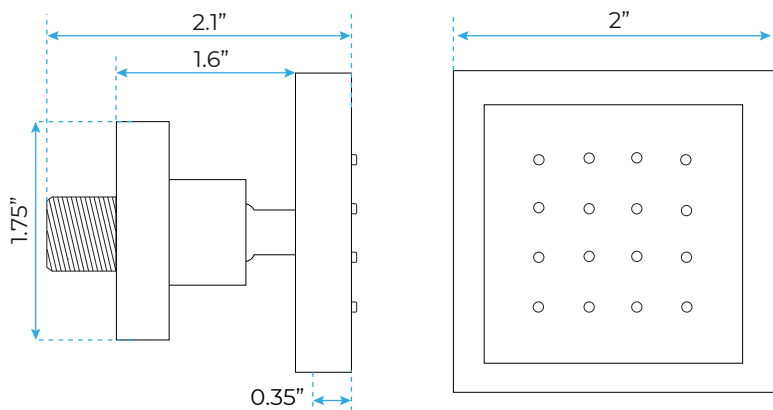

## Shower Head

Shower Head 3 Functions: Waterfall, Rainfall & Mist  
 Shower head size: 20 x 20 inch  
 Each function run all together and separately  
 Music and LED light work by electronic  
 All Metal Material: Solid Brass; Stainless Steel (top showerhead, hose)  
 Shower Head Mounting: Flush on ceiling  
 Hand Spray Hose: 59 inch  
 Water flow: 2.5 GPM ~ 5.5 GPM  
 Water pressure: 0.3 MPA ~ 1 MPA  
 Water pipe lines: 3/4 inch water pipes for the hot and cold water mixer inlet, the others are 1/2 inch

## Shower Mixer Connections

Unit: mm

Cold water

Hot water

Mixer water

## Body Jet

Thread Interface Size: G 1/2 Inch  
 Type: Fixed Rotatable Type  
 Installation Type: Wall Mounted  
 Material: Brass  
 Feature: Can rotate 360 degrees  
 Flow Rate: 1.5 GPM / 5.7 LPM (each Bodyspray)