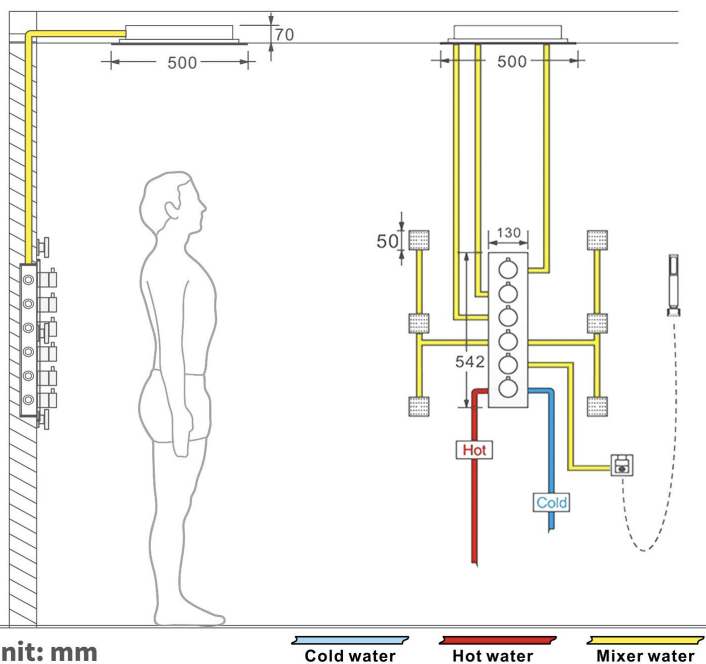

## Shower Head

Shower Head 3 Functions: Waterfall, Rainfall & Mist  
 Shower head size: 20 x 20 inch  
 Each function run all together and separately  
 Music and LED light work by electronic  
 All Metal Material: Solid Brass; Stainless Steel (top showerhead, hose)  
 Shower Head Mounting: Flush on ceiling  
 Hand Spray Hose: 59 inch  
 Water flow: 2.5 GPM ~ 5.5 GPM  
 Water pressure: 0.3 MPA ~ 1 MPA  
 Water pipe lines: 3/4 inch water pipes for the hot and cold water mixer inlet, the others are 1/2 inch

## Shower Mixer

Product shown is only for installation display purpose

## Hand Shower

Flow Rate: 2.0 GPM / 7.6 LPM

## Shower Mixer Connections

Unit: mm

Cold water

Hot water

Mixer water